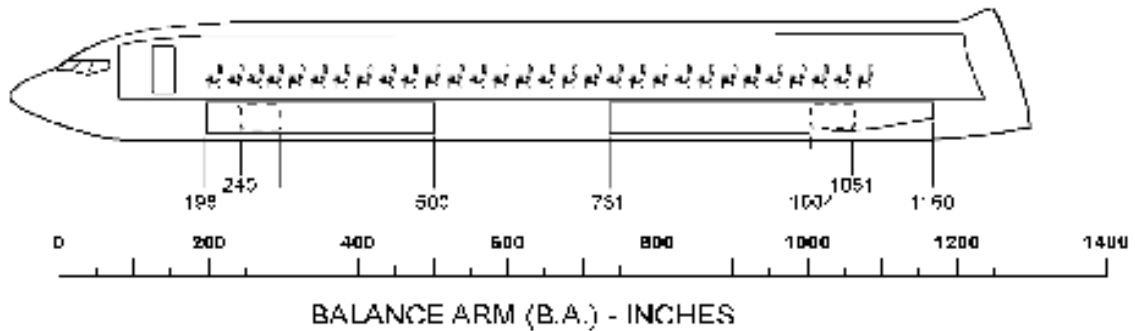

AIRCRAFT STRUCTURAL LIMITATIONS

The three (3) basic structural limitations that must be observed when loading payload are compartment, linear loading, and floor loading limitations. Maximum allowable compartment weights, and maximum allowable linear and floor loading are provided in the following table.

737-800 Aircraft

MAXIMUM ALLOWABLE WEIGHT			
COMPARTMENT	TOTAL WEIGHT	LINEAR LOADING	FLOOR LOADING
	LB	LB/IN.	LB/SQ FT
Forward Cargo Hold	7846		
B.A. 198 to B.A. 240	1218	29.0	150.0
B.A. 240 to B.A. 297	741	13.0	150.0
B.A. 297 to B.A. 500	5887	29.0	150.0
Aft Cargo Hold	9799		
B.A. 731 to B.A. 1004	8327	30.5	150.0
B.A. 1004 to B.A. 1061	684	12.0	150.0
B.A. 1061 to B.A. 1160	788	8.0	150.0

BAGS/CARGO WEIGHT & DIMENSIONS

Maximum Dimensions

Maximum height is 34 inches.

CAUTION: The height dimensions do not include allowances for items increasing package height such as a fork lift type thickness, pallet depths, skid tub heights, etc. Any such devices must be accounted for in the total height.