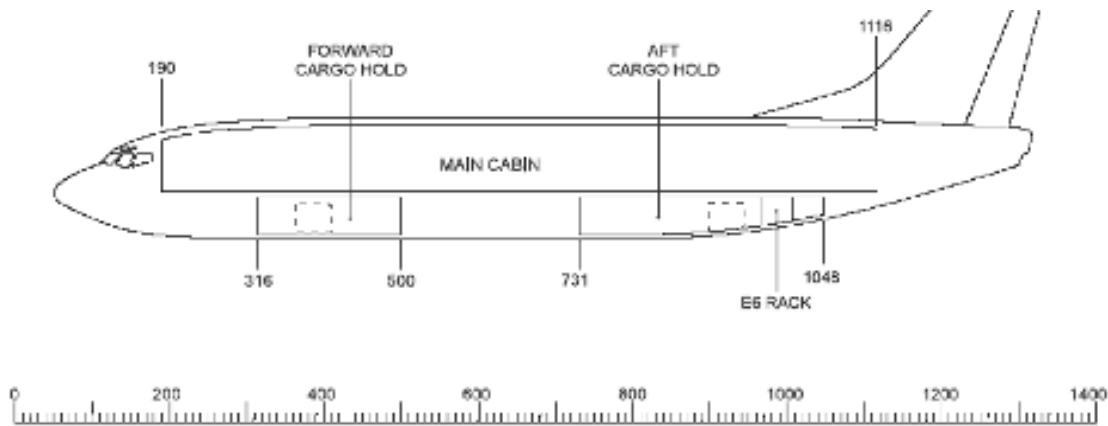

737-700 Aircraft

MAXIMUM ALLOWABLE WEIGHT			
COMPARTMENT	TOTAL WEIGHT	LINEAR LOADING	FLOOR LOADING
	LB	LB/IN.	LB/SQ FT
Forward Cargo Hold	4424		
B.A. 198 to B.A. 240	1218	29.0	150.0
B.A. 240 to B.A. 297	741	13.0	150.0
B.A. 297 to B.A. 500	2465	29.0	150.0
Aft Cargo Hold	6998		
B.A. 731 to B.A. 1004	5313	33.0	150.0
B.A. 1004 to B.A. 1061	798	14.0	150.0
B.A. 1061 to B.A. 1160	887	9.0	150.0

BAGS/CARGO WEIGHT & DIMENSIONS

Maximum Dimensions

Maximum height is 34 inches.

CAUTION: The height dimensions do not include allowances for items increasing package height such as a fork lift type thickness, pallet depths, skid tub heights, etc. Any such devices must be accounted for in the total height.

Maximum Allowable Weight

Maximum weight per piece is 250 pounds.